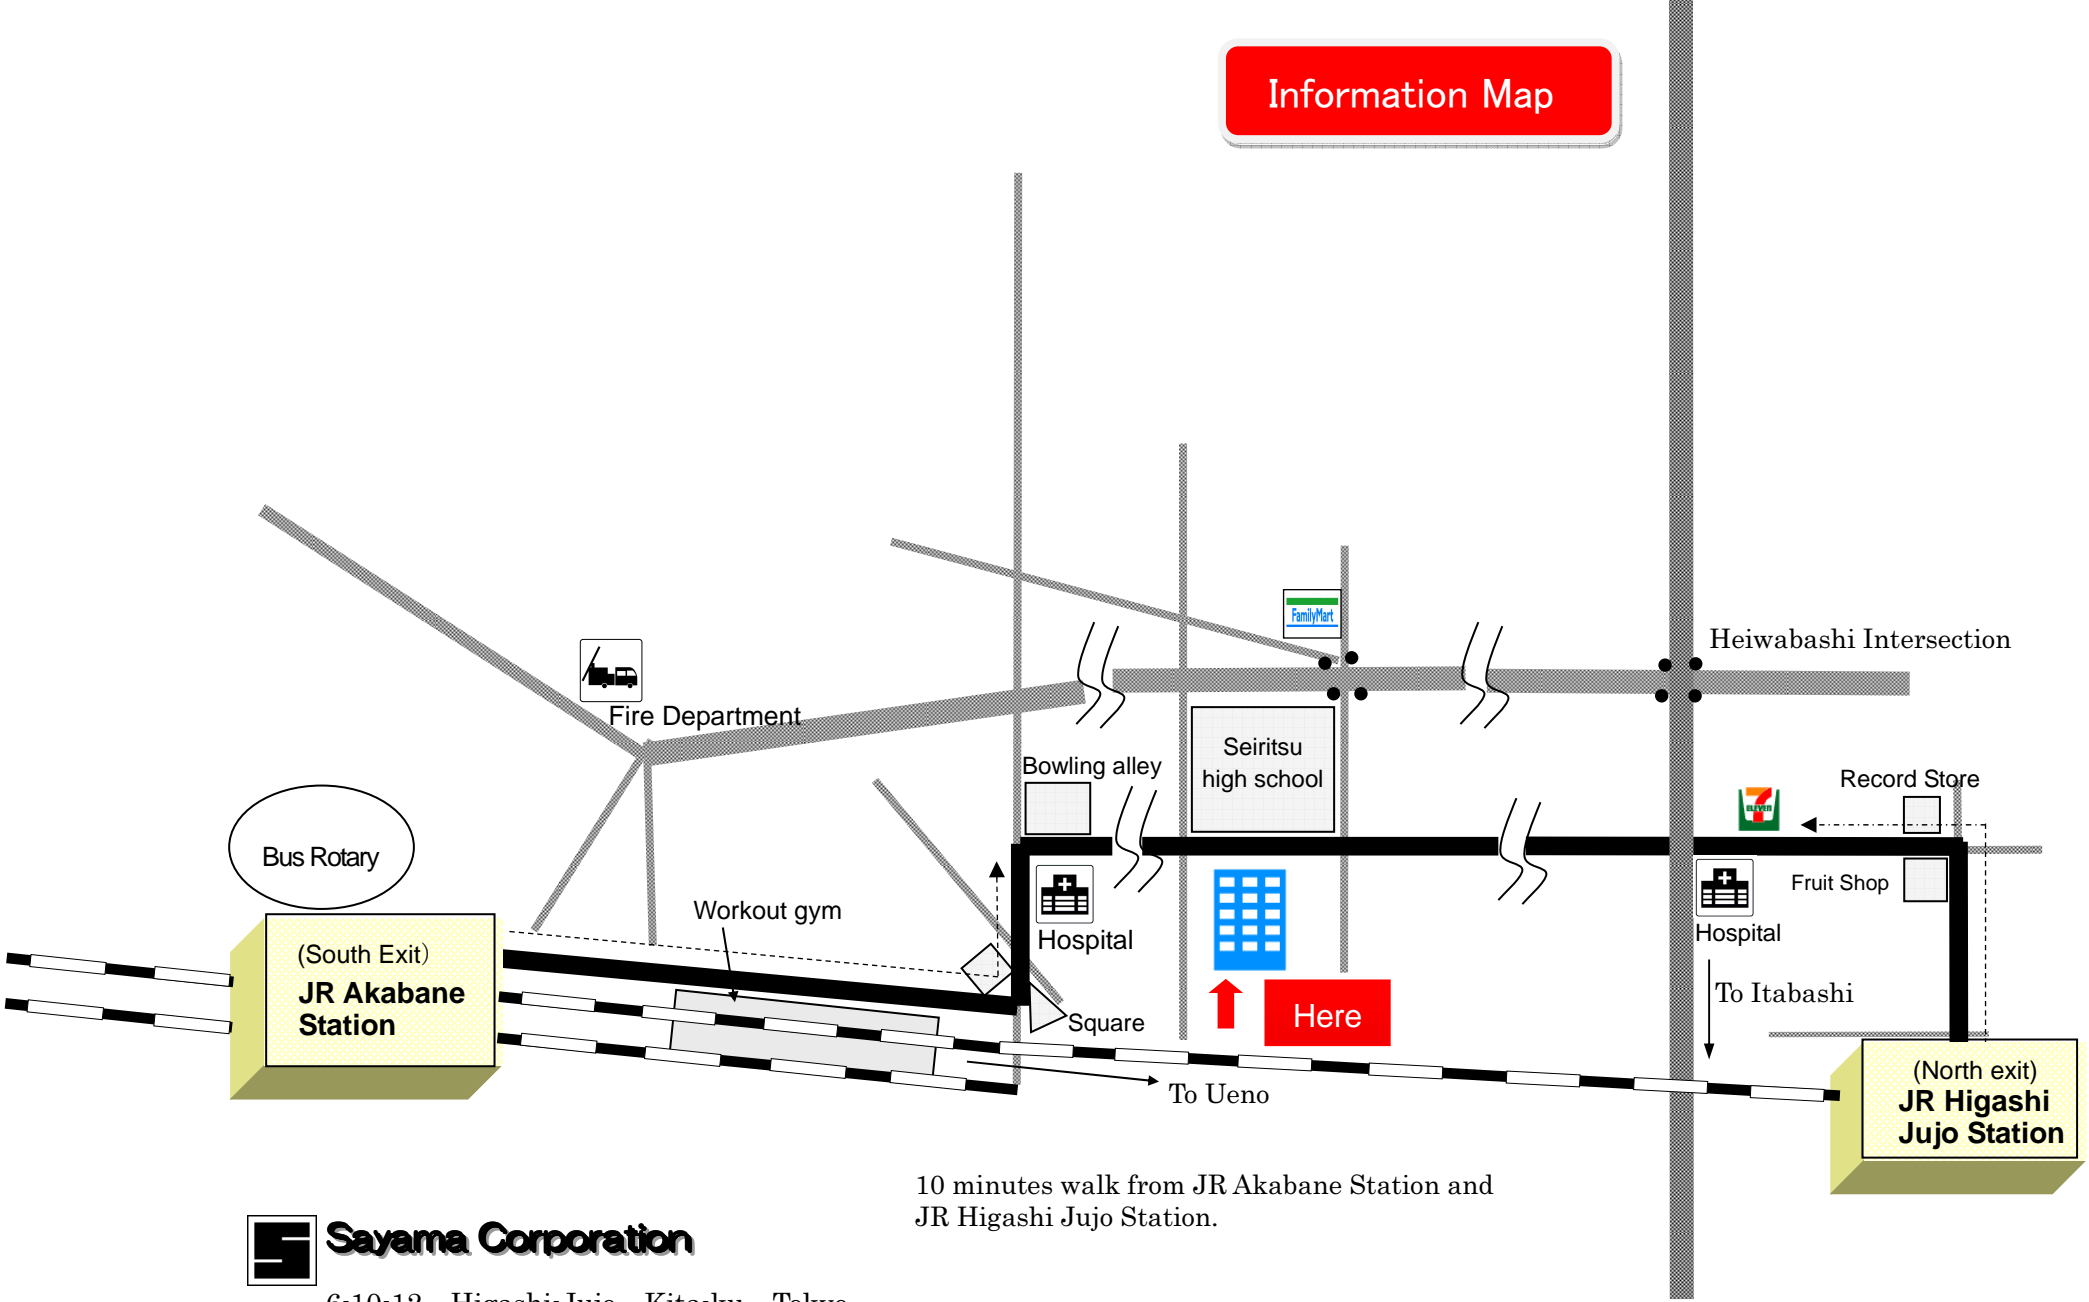

Information Map

10 minutes walk from JR Akabane Station and JR Higashi Jujo Station.

Sayama Corporation

6-10-12, Higashi-Jujo, Kita-ku, Tokyo
Tel 03-3903-2181 Fax 03-3903-0123